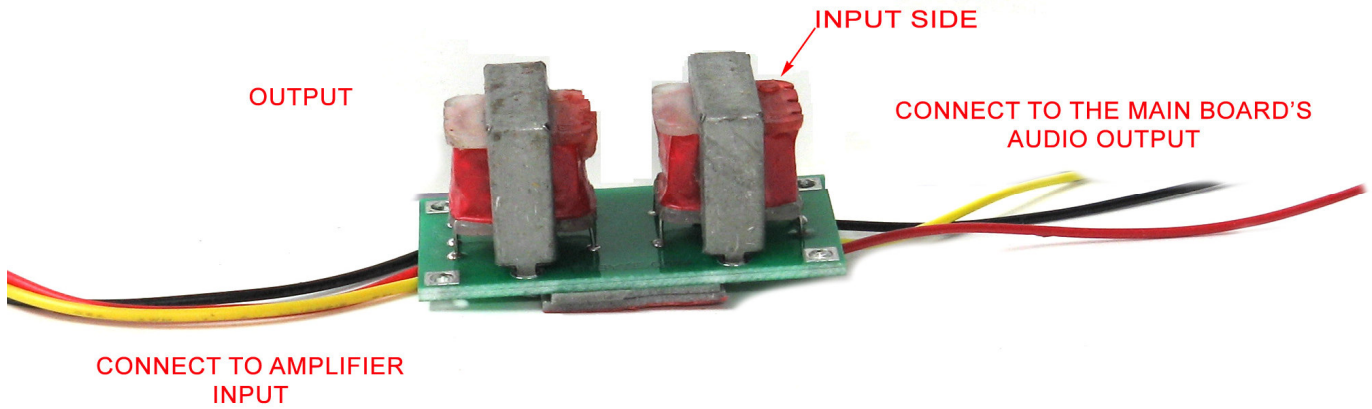

AUDIO FILTER CHOKES INSTALLATION GROUND LOOP ISOLATORS

YELLOW: LEFT CHANNEL
RED: RIGHT CHANNEL
BLACK: GROUND

FULL COLOR VERSION CAN BE DOWNLOADED FROM:
www.bybyte.com/blackbox/choke.pdf