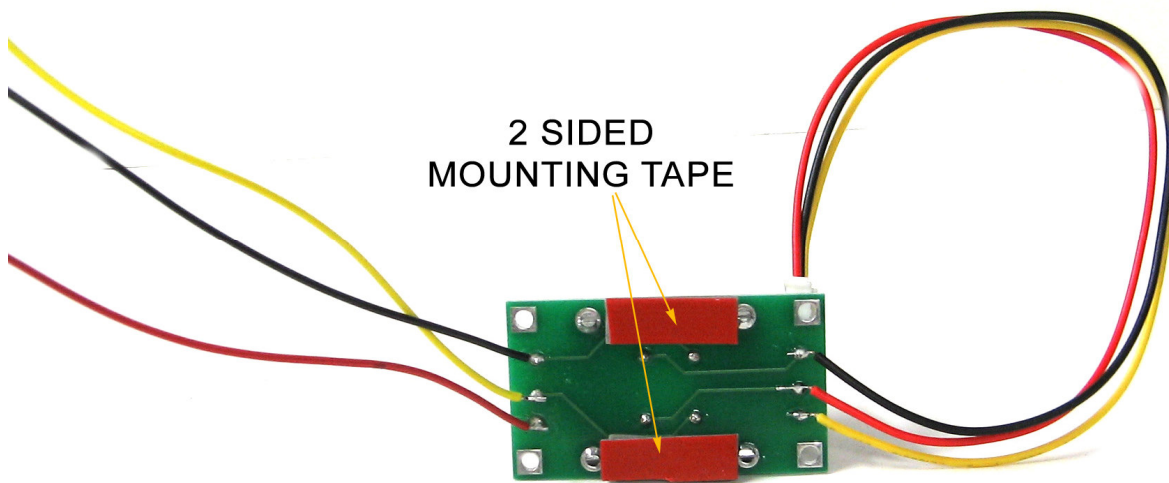

AUDIO FILTER CHOKES INSTALLATION GROUND LOOP ISOLATORS

YELLOW: LEFT CHANNEL
RED: RIGHT CHANNEL
BLACK: GROUND

FULL COLOR VERSION CAN BE DOWNLOADED FROM:
www.bybyte.com/blackbox/choke.pdf